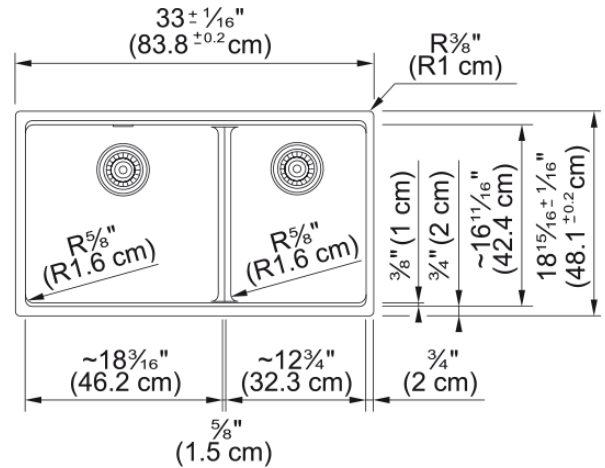

# Maris Workcenter MAG1601812LD-SHG-WKC | 125.0721.564

33.0-in. x 18.94- in. Undermount Fraganite Double Bowl Low-Divide Workcenter Kitchen Sink in Stone Grey. Hardworking and well equipped, the Maris Fraganite workcenter sink has everything you need to create a multi-functional workspace in your kitchen. Optimize every inch of your sink with accessories to wash food, chop, prep, clean up, dry dishes, and more. The double bowl design allows you to multi-task with ease, while the low divide creates a larger single bowl perfect for cleaning oversized cookware and bakeware. Made from Fraganite, a tough material highly resistant to burns, dents, chips, and stains, this workcenter sink is a perfect choice for busy family homes. ACCESSORIES INCLUDED: Bottom Grids, Cutting Board, Colander and Strainer Baskets

## Product Dimensions

Length (right to left)	32.992
Width (front to back)	18.937
Large bowl size: right to left	18.15
Large bowl size: front to back	16.614
Large bowl: depth	9.488
Small bowl size: right to left	12.756
Small bowl size: front to back	16.614
Small bowl: depth	9.488

## Installation

Minimum cabinet size	36"
----------------------	-----