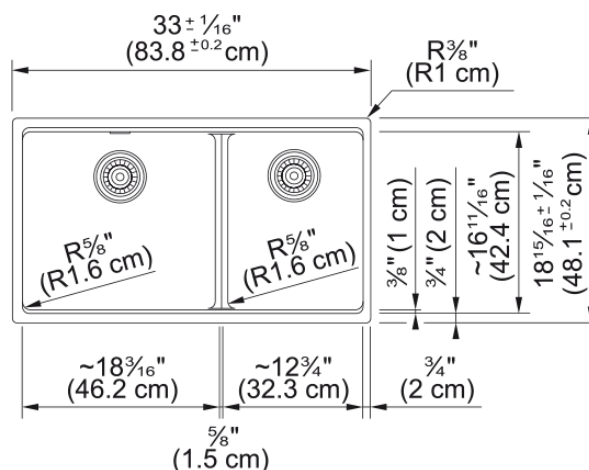

Maris Workcenter MAG1601812LD-SLG-WKC | 125.0721.565

33.0-in. x 18.94- in. Undermount Fraganite Double Bowl Low-Divide Workcenter Kitchen Sink in Slate Grey. Hardworking and well equipped, the Maris Fraganite workcenter sink has everything you need to create a multi-functional workspace in your kitchen. Optimize every inch of your sink with accessories to wash food, chop, prep, clean up, dry dishes, and more. The double bowl design allows you to multi-task with ease, while the low divide creates a larger single bowl perfect for cleaning oversized cookware and bakeware. Made from Fraganite, a tough material highly resistant to burns, dents, chips, and stains, this workcenter sink is a perfect choice for busy family homes. ACCESSORIES INCLUDED: Bottom Grids, Cutting Board, Colander and Strainer Baskets

Aspect

Sink type	Sink
Type of material	Fraganite
Number of bowls	2
Product color	Slate grey
Surface finish	None

Product Dimensions

Length (right to left)	32.992
Width (front to back)	18.937
Large bowl size: right to left	18.15
Large bowl size: front to back	16.614
Large bowl: depth	9.488
Small bowl size: right to left	12.756
Small bowl size: front to back	16.614
Small bowl: depth	9.488

Installation

Minimum cabinet size	36"
----------------------	-----

Product specifications

Installation type	Undermount
Drain hole	3 1/2"
Position of drainer	No drainer
Active Twist Compatibility	No
Installation device	U Clips
Installation device	Clamp Bag