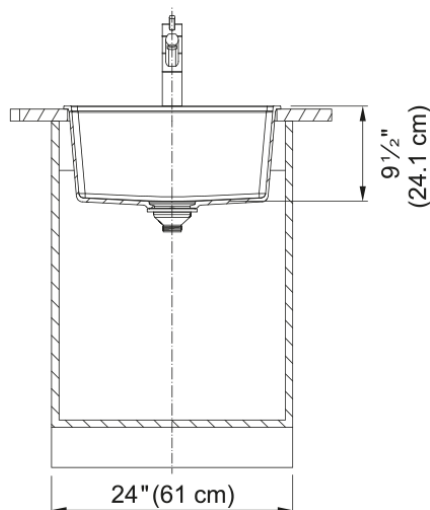

Maris Dual Mount Sink - MAG61020-OYS | 114.0710.362

21.63-in. x 20.88-in. Dual Mount Fraganite Single Bowl Kitchen Sink in Oyster. Maris sinks are equipped with deep capacity bowls that can easily fit baking trays, pots, and pans to be washed with maximum ease. With our easy-to-use integrated ledge system, you'll accomplish more with your sink while making the most of your surrounding counter space. The rear drain maximizes the usable surface of the bowl and creates extra cabinet space beneath the sink. Maris Fraganite sinks are scratch-resistant, fade-resistant, and impact resistant and will retain their new appearance for years.

Aspect

Sink type	Sink
Type of material	Fragranite
Number of bowls	1
Product color	Oyster
Surface finish	None

Product Dimensions

Length (right to left)	21.614
Width (front to back)	20.866
Large bowl size: right to left	20.079
Large bowl size: front to back	20.866
Large bowl: depth	9.488

Installation

Minimum cabinet size	24"
----------------------	-----

Product specifications

Installation type	Topmount / drop in
Installation type	Undermount
Drain hole	3 1/2"
Position of drainer	No drainer
Active Twist Compatibility	No
Installation device	Fast-Fix Clips