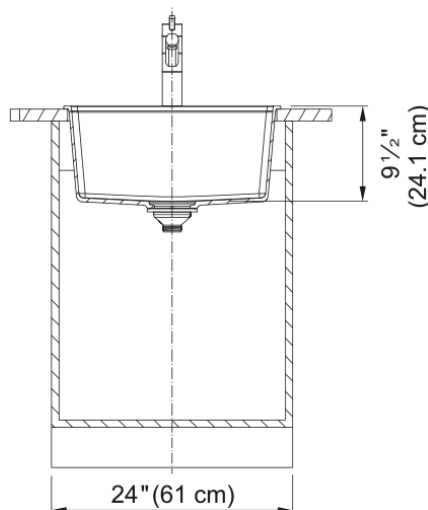

## Maris Dual Mount Sink - MAG61020-PWT | 114.0710.363

21.63-in. x 20.88-in. Dual Mount Fraganite Single Bowl Kitchen Sink in Polar White. Maris sinks are equipped with deep capacity bowls that can easily fit baking trays, pots, and pans to be washed with maximum ease. With our easy-to-use integrated ledge system, you'll accomplish more with your sink while making the most of your surrounding counter space. The rear drain maximizes the usable surface of the bowl and creates extra cabinet space beneath the sink. Maris Fraganite sinks are scratch-resistant, fade-resistant, and impact resistant and will retain their new appearance for years.

### Product Dimensions

Length (right to left)	21.614
Width (front to back)	20.866
Large bowl size: right to left	20.079
Large bowl size: front to back	20.866
Large bowl: depth	9.488

### Installation

Minimum cabinet size	24"
----------------------	-----