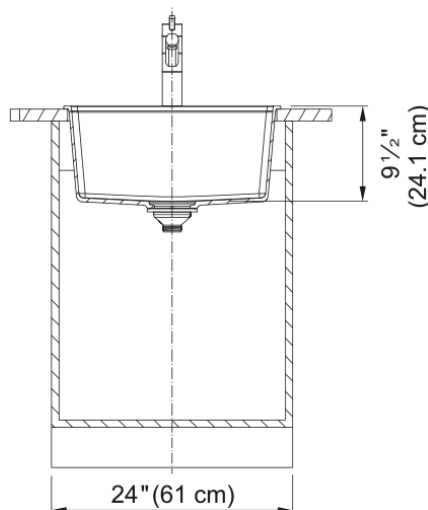

Maris Dual Mount Sink - MAG61020-SLG | 114.0713.080

21.63-in. x 20.88-in. Dual Mount Fraganite Single Bowl Kitchen Sink in Slate Grey. Maris sinks are equipped with deep capacity bowls that can easily fit baking trays, pots, and pans to be washed with maximum ease. With our easy-to-use integrated ledge system, you'll accomplish more with your sink while making the most of your surrounding counter space. The rear drain maximizes the usable surface of the bowl and creates extra cabinet space beneath the sink. Maris Fraganite sinks are scratch-resistant, fade-resistant, and impact resistant and will retain their new appearance for years.

Aspect

Sink type	Sink
Type of material	Fragranite
Number of bowls	1
Product color	Slate grey
Surface finish	None

Product Dimensions

Length (right to left)	21.614
Width (front to back)	20.866
Large bowl size: right to left	20.079
Large bowl size: front to back	20.866
Large bowl: depth	9.488

Installation

Minimum cabinet size	24"
----------------------	-----

Product specifications

Installation type	Topmount / drop in
Installation type	Undermount
Drain hole	3 1/2"
Position of drainer	No drainer
Active Twist Compatibility	No
Installation device	Fast-Fix Clips