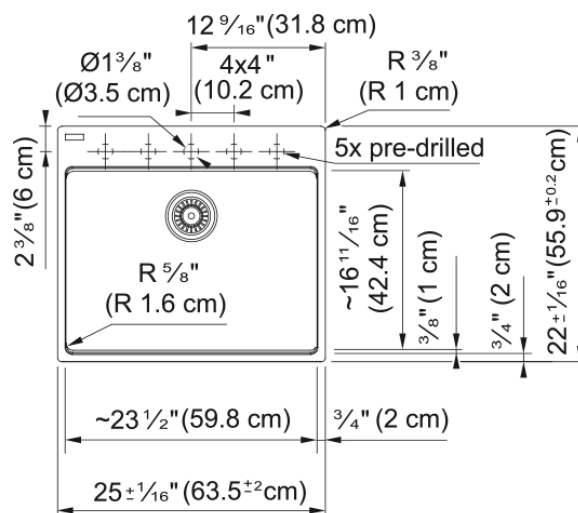

Maris Dual Mount Sink - MAG61023-OYS | 114.0687.047

25.0-in. x 22.0-in. Dual Mount Fraganite Single Bowl Kitchen Sink in. Maris sinks are equipped with deep capacity bowls that can easily fit baking trays, pots, and pans to be washed with maximum ease. With our easy-to-use integrated ledge system, you'll accomplish more with your sink while making the most of your surrounding counter space. The rear drain maximizes the usable surface of the bowl and creates extra cabinet space beneath the sink. Maris Fraganite sinks are scratch-resistant, fade-resistant, and impact resistant and will retain their new appearance for years.

Aspect

Sink type	Sink
Type of material	Fragranite
Number of bowls	1
Product color	Oyster
Surface finish	None

Product Dimensions

Length (right to left)	25
Width (front to back)	22.008
Large bowl size: right to left	23.465
Large bowl size: front to back	16.614
Large bowl: depth	9.488

Installation

Minimum cabinet size	27"
----------------------	-----

Product specifications

Installation type	Topmount / drop in
Installation type	Undermount
Drain hole	3 1/2"
Position of drainer	No drainer
Active Twist Compatibility	No
Installation device	Fast-Fix Clips