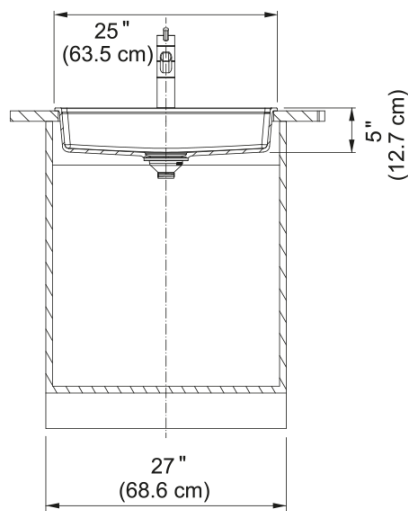

Maris Dual Mount Sink - MAG61023ADA-SLG | 114.0713.082

25.0-in. x 22.0-in. Dual Mount Fraganite Single Bowl Kitchen Sink in Slate Grey. This sink has a 5-in shallow, ADA-compliant bowl depth and rear drain placement and creates an accessible work area for individuals with limited mobility. With our easy-to-use integrated ledge system, you'll accomplish more with your sink while making the most of your surrounding counter space. The rear drain maximizes the usable surface of the bowl and creates extra cabinet space beneath the sink. Maris Fraganite sinks are scratch-resistant, fade-resistant, and impact resistant and will retain their new appearance for years.

Aspect

Sink type	Sink
Type of material	Fragranite
Number of bowls	1
Product color	Slate grey
Surface finish	None

Product Dimensions

Length (right to left)	25
Width (front to back)	22.008
Large bowl size: right to left	23.465
Large bowl size: front to back	16.614
Large bowl: depth	5

Installation

Minimum cabinet size	27"
----------------------	-----

Product specifications

Installation type	Topmount / drop in
Installation type	Undermount
Drain hole	3 1/2"
Position of drainer	No drainer
Active Twist Compatibility	No
Installation device	Fast-Fix Clips