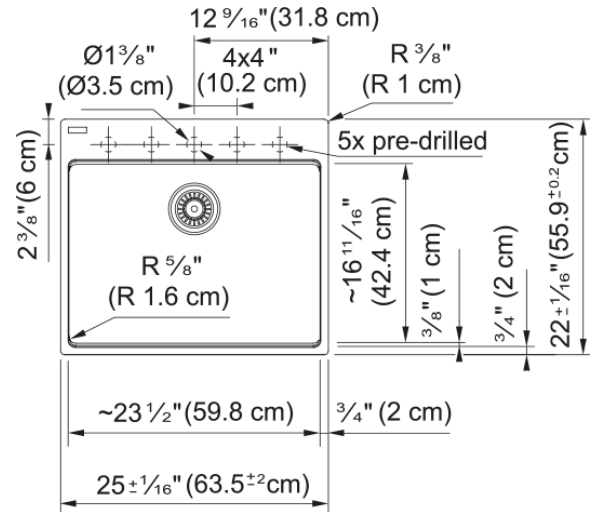

Maris Dual Mount Sink - MAG61023ADA-CHA | 114.0687.050

25.0-in. x 22.0-in. Dual Mount Fraganite Single Bowl Kitchen Sink in Champagne. This sink has a 5-in shallow, ADA-compliant bowl depth and rear drain placement and creates an accessible work area for individuals with limited mobility. With our easy-to-use integrated ledge system, you'll accomplish more with your sink while making the most of your surrounding counter space. The rear drain maximizes the usable surface of the bowl and creates extra cabinet space beneath the sink. Maris Fraganite sinks are scratch-resistant, fade-resistant, and impact resistant and will retain their new appearance for years.

Aspect

Sink type	Sink
Type of material	Fragranite
Number of bowls	1
Product color	Champagne
Surface finish	None

Product Dimensions

Length (right to left)	25
Width (front to back)	22.008
Large bowl size: right to left	23.465
Large bowl size: front to back	16.614
Large bowl: depth	5

Installation

Minimum cabinet size	27"
----------------------	-----

Product specifications

Installation type	Topmount / drop in
Installation type	Undermount
Drain hole	3 1/2"
Position of drainer	No drainer
Active Twist Compatibility	No
Installation device	Fast-Fix Clips