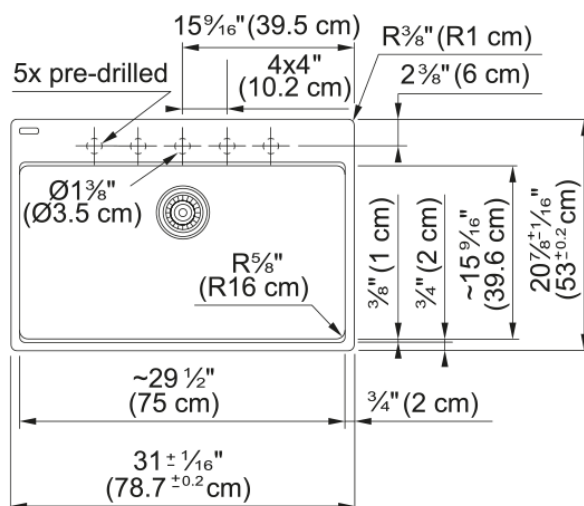

## Maris Dual Mount Sink - MAG61029-OYS | 114.0687.103

31.0-in. x 20.88-in. Dual Mount Fraganite Single Bowl Kitchen Sink in Oyster. Maris sinks are equipped with deep capacity bowls that can easily fit baking trays, pots, and pans to be washed with maximum ease. With our easy-to-use integrated ledge system, you'll accomplish more with your sink while making the most of your surrounding counter space. The rear drain maximizes the usable surface of the bowl and creates extra cabinet space beneath the sink. Maris Fraganite sinks are scratch-resistant, fade-resistant, and impact resistant and will retain their new appearance for years.

### Product Dimensions

Length (right to left)	31
Width (front to back)	20.874
Large bowl size: right to left	29.449
Large bowl size: front to back	15.512
Large bowl: depth	9.488

### Installation

Minimum cabinet size	33"
----------------------	-----