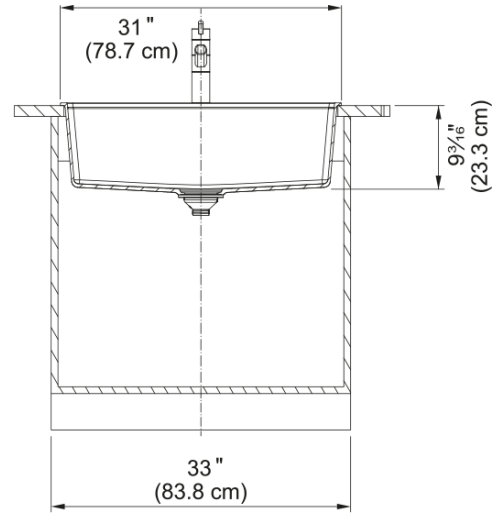

Maris Dual Mount Sink - MAG61029-SLG | 114.0713.086

31.0-in. x 20.88-in. Dual Mount Fraganite Single Bowl Kitchen Sink in Slate Grey. Maris sinks are equipped with deep capacity bowls that can easily fit baking trays, pots, and pans to be washed with maximum ease. With our easy-to-use integrated ledge system, you'll accomplish more with your sink while making the most of your surrounding counter space. The rear drain maximizes the usable surface of the bowl and creates extra cabinet space beneath the sink. Maris Fraganite sinks are scratch-resistant, fade-resistant, and impact resistant and will retain their new appearance for years.

Aspect

Sink type	Sink
Type of material	Fragranite
Number of bowls	1
Product color	Slate grey
Surface finish	None

Product Dimensions

Length (right to left)	31
Width (front to back)	20.874
Large bowl size: right to left	29.449
Large bowl size: front to back	15.512
Large bowl: depth	9.488

Installation

Minimum cabinet size	33"
----------------------	-----

Product specifications

Installation type	Topmount / drop in
Installation type	Undermount
Drain hole	3 1/2"
Position of drainer	No drainer
Active Twist Compatibility	No
Installation device	Fast-Fix Clips