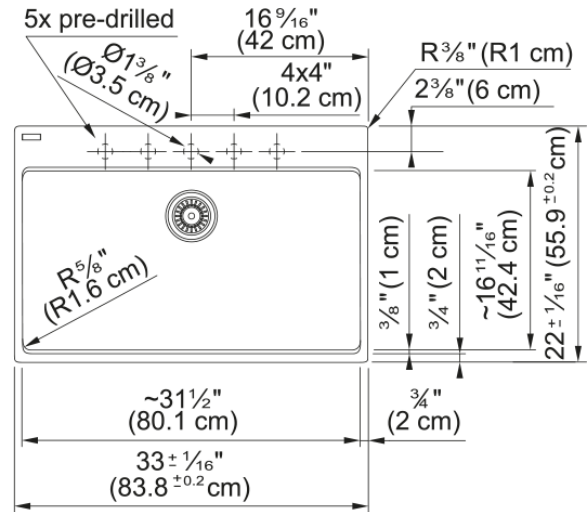

## Maris Dual Mount Sink - MAG61031-OYS | 114.0686.984

33.0-in. x 22.0-in. Dual Mount Fraganite Single Bowl Kitchen Sink in Oyster. Maris sinks are equipped with deep capacity bowls that can easily fit baking trays, pots, and pans to be washed with maximum ease. With our easy-to-use integrated ledge system, you'll accomplish more with your sink while making the most of your surrounding counter space. The rear drain maximizes the usable surface of the bowl and creates extra cabinet space beneath the sink. Maris Fraganite sinks are scratch-resistant, fade-resistant, and impact resistant and will retain their new appearance for years.

### Product Dimensions

Length (right to left)	33
Width (front to back)	22.008
Large bowl size: right to left	31.457
Large bowl size: front to back	16.614
Large bowl: depth	9.488

### Installation

Minimum cabinet size	36"
----------------------	-----