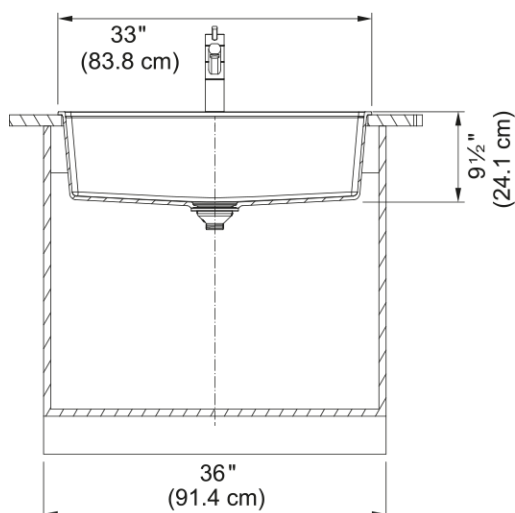

Maris Dual Mount Sink - MAG61031-SLG | 114.0713.088

33.0-in. x 22.0-in. Dual Mount Fraganite Single Bowl Kitchen Sink in Slate Grey. Maris sinks are equipped with deep capacity bowls that can easily fit baking trays, pots, and pans to be washed with maximum ease. With our easy-to-use integrated ledge system, you'll accomplish more with your sink while making the most of your surrounding counter space. The rear drain maximizes the usable surface of the bowl and creates extra cabinet space beneath the sink. Maris Fraganite sinks are scratch-resistant, fade-resistant, and impact resistant and will retain their new appearance for years.

Aspect

Sink type	Sink
Type of material	Fragranite
Number of bowls	1
Product color	Slate grey
Surface finish	None

Product Dimensions

Length (right to left)	33
Width (front to back)	22.008
Large bowl size: right to left	31.457
Large bowl size: front to back	16.614
Large bowl: depth	9.488

Installation

Minimum cabinet size	36"
----------------------	-----

Product specifications

Installation type	Topmount / drop in
Installation type	Undermount
Drain hole	3 1/2"
Position of drainer	No drainer
Active Twist Compatibility	No
Installation device	Fast-Fix Clips