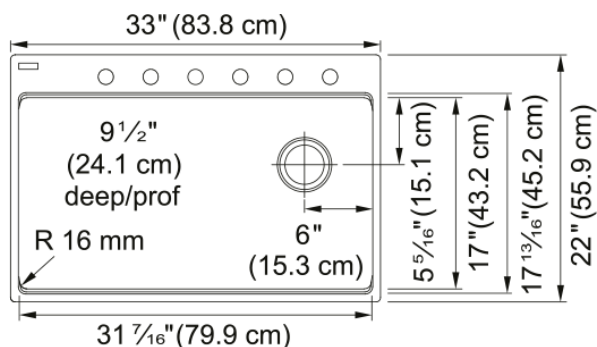

Maris Dual Mount Sink - MAG61031OW-OYS | 114.0637.883

33-in. x 22-in. Dual Mount Fraganite Single Bowl Kitchen Sink in Oyster. The large capacity 9 1/2" deep bowl provides a generous workspace for dishes and large cookware. The accessory rail system supports optional accessories and turns the sink into a functional workstation. Scratch resistant, fade resistant and impact resistant to retain its new appearance for years. The rear offset drain maximizes the usable surface of the bowl and creates extra cabinet space beneath the sink.

Aspect

Sink type	Sink
Type of material	Fragranite
Number of bowls	1
Product color	Oyster
Surface finish	None

Product Dimensions

Length (right to left)	33
Width (front to back)	22
Large bowl size: right to left	31.457
Large bowl size: front to back	17.154
Large bowl: depth	9.5

Installation

Minimum cabinet size	36"
----------------------	-----

Product specifications

Installation type	Topmount / drop in
Installation type	Undermount
Drain hole	3 1/2"
Position of drainer	No drainer
Active Twist Compatibility	No
Installation device	Fast-Fix Clips