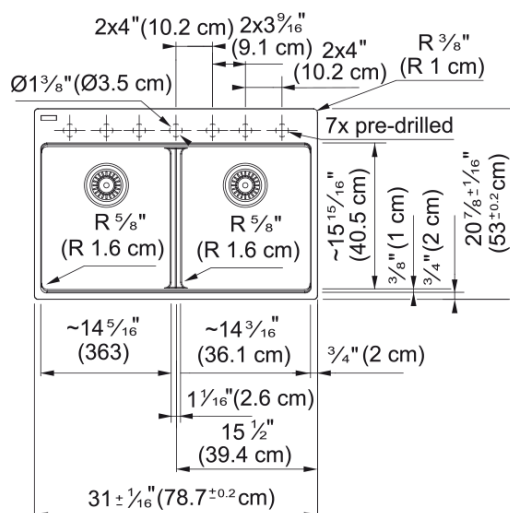

# Maris Dual Mount Sink - MAG6201414-MOC | 114.0687.073

31.0-in. x 20.88-in. Dual Mount Fraganite Double Bowl Kitchen Sink in Mocha. Maris sinks are equipped with deep capacity bowls that can easily fit baking trays, pots, and pans to be washed with maximum ease. With our easy-to-use integrated ledge system, you'll accomplish more with your sink while making the most of your surrounding counter space. The rear drain maximizes the usable surface of the bowl and creates extra cabinet space beneath the sink. Maris Fraganite sinks are scratch-resistant, fade-resistant, and impact resistant and will retain their new appearance for years.

## Product Dimensions

|                                |        |
|--------------------------------|--------|
| Length (right to left)         | 31     |
| Width (front to back)          | 20.874 |
| Large bowl size: right to left | 14.252 |
| Large bowl size: front to back | 15.606 |
| Large bowl: depth              | 9.492  |
| Small bowl size: right to left | 14.252 |
| Small bowl size: front to back | 15.606 |
| Small bowl: depth              | 9.492  |

## Installation

|                      |     |
|----------------------|-----|
| Minimum cabinet size | 33" |
|----------------------|-----|

## Product specifications

|                     |                    |
|---------------------|--------------------|
| Installation type   | Topmount / drop in |
| Installation type   | Undermount         |
| Drain hole          | 3 1/2"             |
| Position of drainer | No drainer         |
| Installation device | Fast-Fix Clips     |