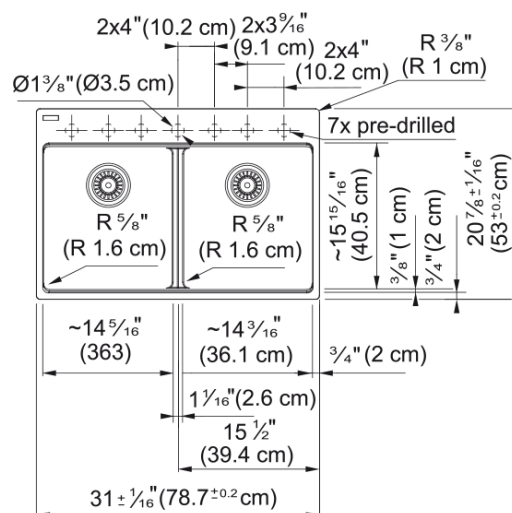

Maris Dual Mount Sink - MAG6201414-OYS | 114.0687.075

31.0-in. x 20.88-in. Dual Mount Fraganite Double Bowl Kitchen Sink in Oyster. Maris sinks are equipped with deep capacity bowls that can easily fit baking trays, pots, and pans to be washed with maximum ease. With our easy-to-use integrated ledge system, you'll accomplish more with your sink while making the most of your surrounding counter space. The rear drain maximizes the usable surface of the bowl and creates extra cabinet space beneath the sink. Maris Fraganite sinks are scratch-resistant, fade-resistant, and impact resistant and will retain their new appearance for years.

Aspect

Sink type	Sink
Type of material	Fragranite
Number of bowls	2
Product color	Oyster
Surface finish	None

Product Dimensions

Length (right to left)	31
Width (front to back)	20.874
Large bowl size: right to left	14.252
Large bowl size: front to back	15.606
Large bowl: depth	9.492
Small bowl size: right to left	14.252
Small bowl size: front to back	15.606
Small bowl: depth	9.492

Installation

Minimum cabinet size	33"
----------------------	-----

Product specifications

Installation type	Topmount / drop in
Installation type	Undermount
Drain hole	3 1/2"
Position of drainer	No drainer
Active Twist Compatibility	No
Installation device	Fast-Fix Clips