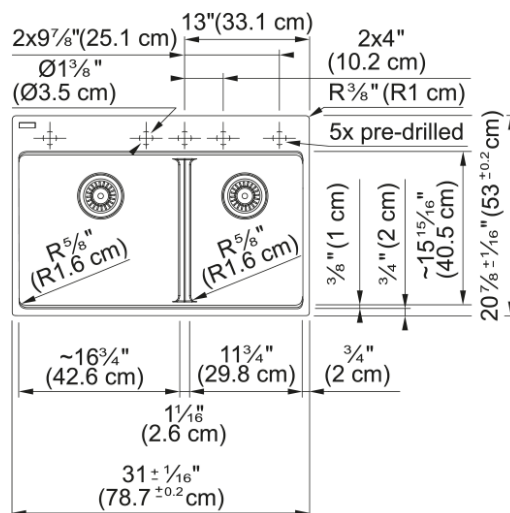

Maris Dual Mount Sink - MAG6601611LD-CHA | 114.0687.085

31.0-in. x 20.88-in. Dual Mount Fraganite Double Bowl Low-Divide Kitchen Sink in Champagne. Maris sinks are equipped with deep capacity bowls. The double bowl design allows you to multi-task with ease, while the low divide creates a larger single bowl perfect for cleaning oversized cookware and bakeware. With our easy-to-use integrated ledge system, you'll accomplish more with your sink while making the most of your surrounding counter space. The rear drain maximizes the usable surface of the bowl and creates extra cabinet space beneath the Sink in Champagne. Maris Fraganite sinks are scratch-resistant, fade-resistant, and impact resistant and will retain their new appearance for years.

Aspect

Sink type	Sink
Type of material	Fraganite
Number of bowls	2
Product color	Champagne
Surface finish	None

Product Dimensions

Length (right to left)	30.984
Width (front to back)	20.866
Large bowl size: right to left	16.945
Large bowl size: front to back	15.606
Large bowl: depth	9.492
Small bowl size: right to left	11.984
Small bowl size: front to back	15.606
Small bowl: depth	9.492

Installation

Minimum cabinet size	33"
----------------------	-----

Product specifications

Installation type	Topmount / drop in
Installation type	Undermount
Drain hole	3 1/2"
Position of drainer	No drainer
Active Twist Compatibility	No
Installation device	Fast-Fix Clips