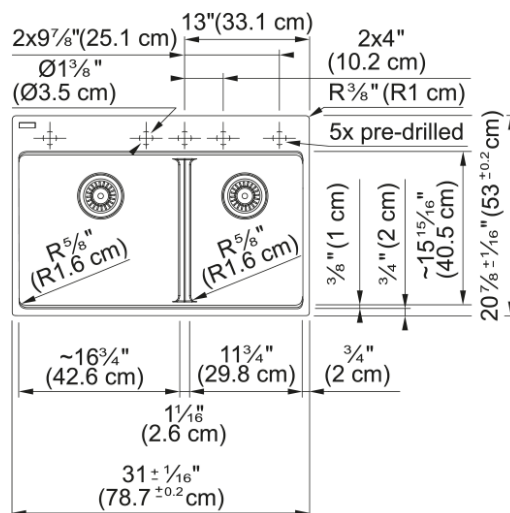

Maris Dual Mount Sink - MAG6601611LD-OYS | 114.0687.089

31.0-in. x 20.88-in. Dual Mount Fraganite Double Bowl Low-Divide Kitchen Sink in Oyster. Maris sinks are equipped with deep capacity bowls. The double bowl design allows you to multi-task with ease, while the low divide creates a larger single bowl perfect for cleaning oversized cookware and bakeware. With our easy-to-use integrated ledge system, you'll accomplish more with your sink while making the most of your surrounding counter space. The rear drain maximizes the usable surface of the bowl and creates extra cabinet space beneath the sink. Maris Fraganite sinks are scratch-resistant, fade-resistant, and impact resistant and will retain their new appearance for years.

Aspect

Sink type	Sink
Type of material	Fragranite
Number of bowls	2
Product color	Oyster
Surface finish	None

Product Dimensions

Length (right to left)	30.984
Width (front to back)	20.866
Large bowl size: right to left	16.945
Large bowl size: front to back	15.606
Large bowl: depth	9.492
Small bowl size: right to left	11.984
Small bowl size: front to back	15.606
Small bowl: depth	9.492

Installation

Minimum cabinet size	33"
----------------------	-----

Product specifications

Installation type	Topmount / drop in
Installation type	Undermount
Drain hole	3 1/2"
Position of drainer	No drainer
Active Twist Compatibility	No
Installation device	Fast-Fix Clips