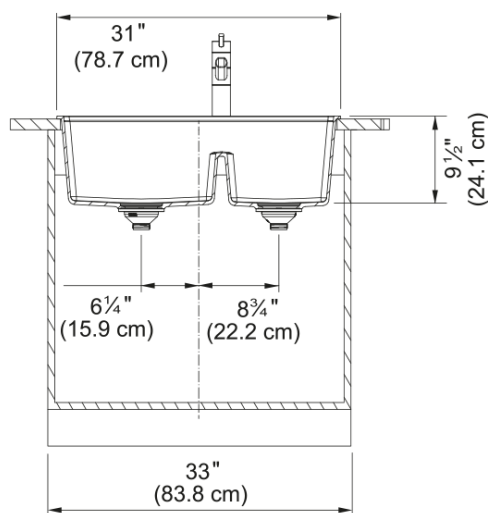

Maris Dual Mount Sink - MAG6601611LD-SLG | 114.0713.096

31.0-in. x 20.88-in. Dual Mount Fraganite Double Bowl Low-Divide Kitchen Sink in Slate Grey. Maris sinks are equipped with deep capacity bowls. The double bowl design allows you to multi-task with ease, while the low divide creates a larger single bowl perfect for cleaning oversized cookware and bakeware. With our easy-to-use integrated ledge system, you'll accomplish more with your sink while making the most of your surrounding counter space. The rear drain maximizes the usable surface of the bowl and creates extra cabinet space beneath the sink. Maris Fraganite sinks are scratch-resistant, fade-resistant, and impact resistant and will retain their new appearance for years.

Aspect

Sink type	Sink
Type of material	Fraganite
Number of bowls	2
Product color	Slate grey
Surface finish	None

Product Dimensions

Length (right to left)	30.984
Width (front to back)	20.866
Large bowl size: right to left	16.945
Large bowl size: front to back	15.606
Large bowl: depth	9.492
Small bowl size: right to left	11.984
Small bowl size: front to back	15.606
Small bowl: depth	9.492

Installation

Minimum cabinet size	33"
----------------------	-----

Product specifications

Installation type	Topmount / drop in
Installation type	Undermount
Drain hole	3 1/2"
Position of drainer	No drainer
Active Twist Compatibility	No
Installation device	Fast-Fix Clips