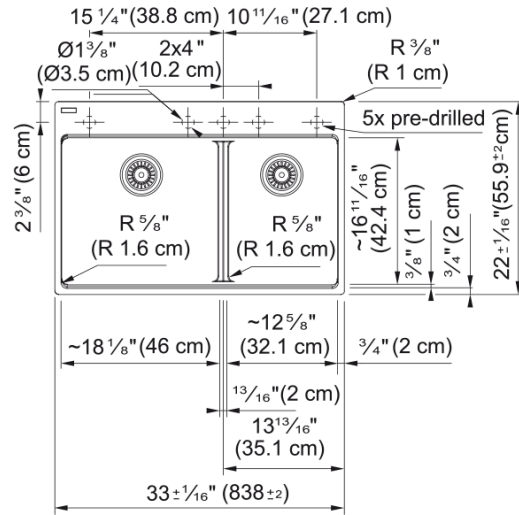

Maris Dual Mount Sink - MAG6601812LD-CHA | 114.0687.008

33.0-in. x 22.0-in. Dual Mount Fraganite Double Bowl Low-Divide Kitchen Sink in Champagne. Maris sinks are equipped with deep capacity bowls. The double bowl design allows you to multi-task with ease, while the low divide creates a larger single bowl perfect for cleaning oversized cookware and bakeware. With our easy-to-use integrated ledge system, you'll accomplish more with your sink while making the most of your surrounding counter space. The rear drain maximizes the usable surface of the bowl and creates extra cabinet space beneath the sink. Maris Fraganite sinks are scratch-resistant, fade-resistant, and impact resistant and will retain their new appearance for years.

Aspect

Sink type	Sink
Type of material	Fraganite
Number of bowls	2
Product color	Champagne
Surface finish	None

Product Dimensions

Length (right to left)	32.992
Width (front to back)	22.008
Large bowl size: right to left	18.15
Large bowl size: front to back	16.614
Large bowl: depth	9.488
Small bowl size: right to left	12.756
Small bowl size: front to back	16.614
Small bowl: depth	9.488

Installation

Minimum cabinet size	33"
----------------------	-----

Product specifications

Installation type	Topmount / drop in
Installation type	Undermount
Drain hole	3 1/2"
Position of drainer	No drainer
Active Twist Compatibility	No
Installation device	Fast-Fix Clips