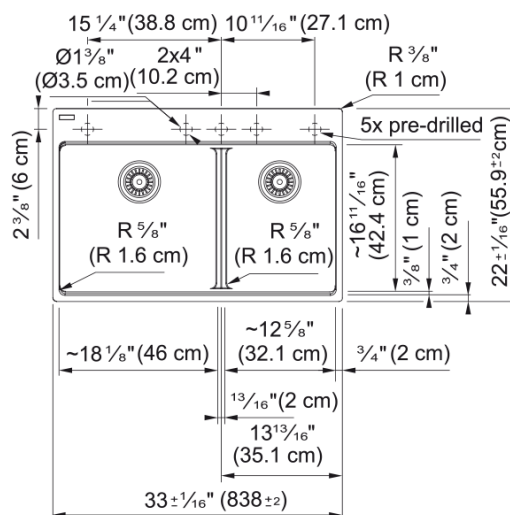

# Maris Dual Mount Sink - MAG6601812LD-MBK | 114.0687.009

33.0-in. x 22.0-in. Dual Mount Fraganite Double Bowl Low-Divide Kitchen Sink in Matte Black. Maris sinks are equipped with deep capacity bowls. The double bowl design allows you to multi-task with ease, while the low divide creates a larger single bowl perfect for cleaning oversized cookware and bakeware. With our easy-to-use integrated ledge system, you'll accomplish more with your sink while making the most of your surrounding counter space. The rear drain maximizes the usable surface of the bowl and creates extra cabinet space beneath the sink. Maris Fraganite sinks are scratch-resistant, fade-resistant, and impact resistant and will retain their new appearance for years.

## Product Dimensions

Length (right to left)	32.992
Width (front to back)	22.008
Large bowl size: right to left	18.15
Large bowl size: front to back	16.614
Large bowl: depth	9.488
Small bowl size: right to left	12.756
Small bowl size: front to back	16.614
Small bowl: depth	9.488

## Installation

Minimum cabinet size	33"
----------------------	-----

## Product specifications

Installation type	Topmount / drop in
Installation type	Undermount
Drain hole	3 1/2"
Position of drainer	No drainer
Active Twist Compatibility	No
Installation device	Fast-Fix Clips