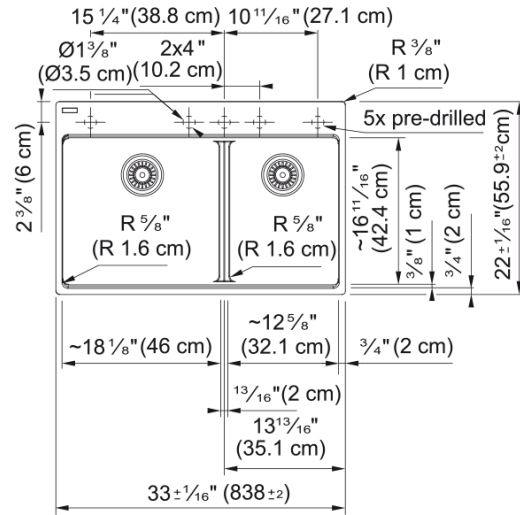

# Maris Dual Mount Sink - MAG6601812LD-MOC | 114.0687.010

33.0-in. x 22.0-in. Dual Mount Fraganite Double Bowl Low-Divide Kitchen Sink in Mocha. Maris sinks are equipped with deep capacity bowls. The double bowl design allows you to multi-task with ease, while the low divide creates a larger single bowl perfect for cleaning oversized cookware and bakeware. With our easy-to-use integrated ledge system, you'll accomplish more with your sink while making the most of your surrounding counter space. The rear drain maximizes the usable surface of the bowl and creates extra cabinet space beneath the sink. Maris Fraganite sinks are scratch-resistant, fade-resistant, and impact resistant and will retain their new appearance for years.

## Product Dimensions

Length (right to left)	32.992
Width (front to back)	22.008
Large bowl size: right to left	18.15
Large bowl size: front to back	16.614
Large bowl: depth	9.488
Small bowl size: right to left	12.756
Small bowl size: front to back	16.614
Small bowl: depth	9.488

## Installation

Minimum cabinet size	33"
----------------------	-----