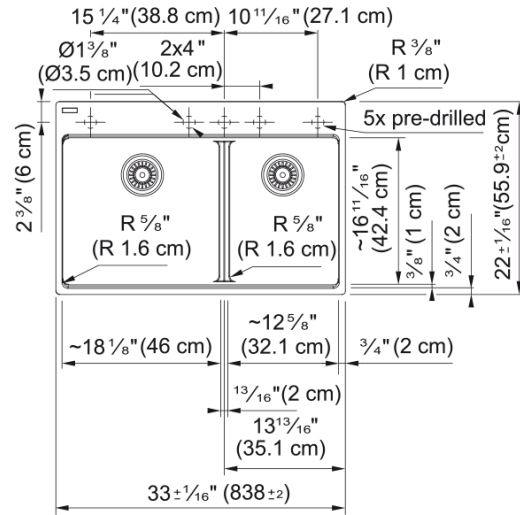

Maris Dual Mount Sink - MAG6601812LD-OYS | 114.0687.012

33.0-in. x 22.0-in. Dual Mount Fraganite Double Bowl Low-Divide Kitchen Sink in Oyster. Maris sinks are equipped with deep capacity bowls. The double bowl design allows you to multi-task with ease, while the low divide creates a larger single bowl perfect for cleaning oversized cookware and bakeware. With our easy-to-use integrated ledge system, you'll accomplish more with your sink while making the most of your surrounding counter space. The rear drain maximizes the usable surface of the bowl and creates extra cabinet space beneath the sink. Maris Fraganite sinks are scratch-resistant, fade-resistant, and impact resistant and will retain their new appearance for years.

Aspect

| | |
|------------------|-----------|
| Sink type | Sink |
| Type of material | Fraganite |
| Number of bowls | 2 |
| Product color | Oyster |
| Surface finish | None |

Product Dimensions

| | |
|--------------------------------|--------|
| Length (right to left) | 32.992 |
| Width (front to back) | 22.008 |
| Large bowl size: right to left | 18.15 |
| Large bowl size: front to back | 16.614 |
| Large bowl: depth | 9.488 |
| Small bowl size: right to left | 12.756 |
| Small bowl size: front to back | 16.614 |
| Small bowl: depth | 9.488 |

Installation

| | |
|----------------------|-----|
| Minimum cabinet size | 33" |
|----------------------|-----|

Product specifications

| | |
|----------------------------|--------------------|
| Installation type | Topmount / drop in |
| Installation type | Undermount |
| Drain hole | 3 1/2" |
| Position of drainer | No drainer |
| Active Twist Compatibility | No |
| Installation device | Fast-Fix Clips |