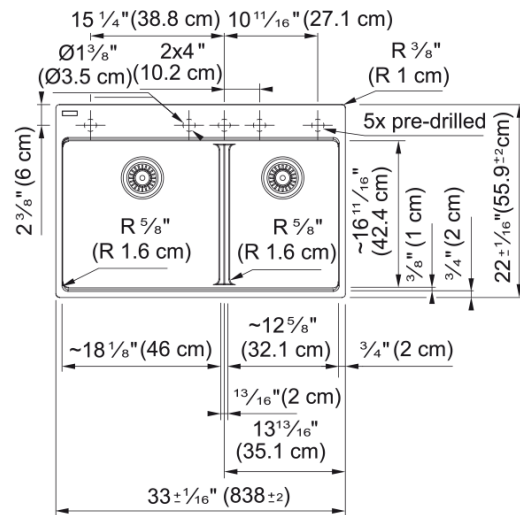

# Maris Dual Mount Sink - MAG6601812LD-SHG | 114.0687.014

33.0-in. x 22.0-in. Dual Mount Fraganite Double Bowl Low-Divide Kitchen Sink in Stone Grey. Maris sinks are equipped with deep capacity bowls. The double bowl design allows you to multi-task with ease, while the low divide creates a larger single bowl perfect for cleaning oversized cookware and bakeware. With our easy-to-use integrated ledge system, you'll accomplish more with your sink while making the most of your surrounding counter space. The rear drain maximizes the usable surface of the bowl and creates extra cabinet space beneath the sink. Maris Fraganite sinks are scratch-resistant, fade-resistant, and impact resistant and will retain their new appearance for years.

## Product Dimensions

Length (right to left)	32.992
Width (front to back)	22.008
Large bowl size: right to left	18.15
Large bowl size: front to back	16.614
Large bowl: depth	9.488
Small bowl size: right to left	12.756
Small bowl size: front to back	16.614
Small bowl: depth	9.488

## Installation

Minimum cabinet size	33"
----------------------	-----