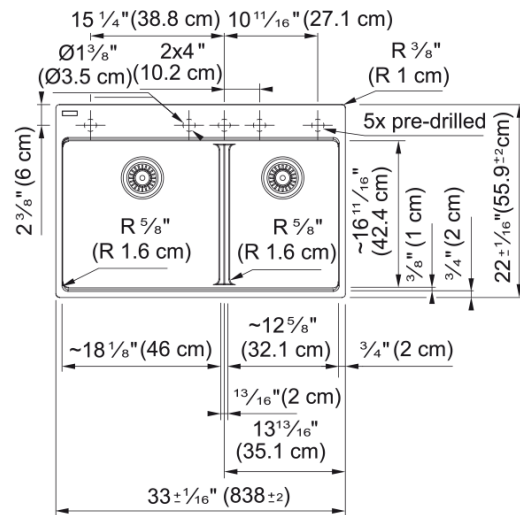

Maris Dual Mount Sink - MAG6601812LD-SLG | 114.0713.098

33.0-in. x 22.0-in. Dual Mount Fraganite Double Bowl Low-Divide Kitchen Sink in Slate Grey. Maris sinks are equipped with deep capacity bowls. The double bowl design allows you to multi-task with ease, while the low divide creates a larger single bowl perfect for cleaning oversized cookware and bakeware. With our easy-to-use integrated ledge system, you'll accomplish more with your sink while making the most of your surrounding counter space. The rear drain maximizes the usable surface of the bowl and creates extra cabinet space beneath the sink. Maris Fraganite sinks are scratch-resistant, fade-resistant, and impact resistant and will retain their new appearance for years.

Aspect

Sink type	Sink
Type of material	Fraganite
Number of bowls	2
Product color	Slate grey
Surface finish	None

Product Dimensions

Length (right to left)	32.992
Width (front to back)	22.008
Large bowl size: right to left	18.15
Large bowl size: front to back	16.614
Large bowl: depth	9.488
Small bowl size: right to left	12.756
Small bowl size: front to back	16.614
Small bowl: depth	9.488

Installation

Minimum cabinet size	36"
----------------------	-----

Product specifications

Installation type	Topmount / drop in
Installation type	Undermount
Drain hole	3 1/2"
Position of drainer	No drainer
Active Twist Compatibility	No
Installation device	Fast-Fix Clips