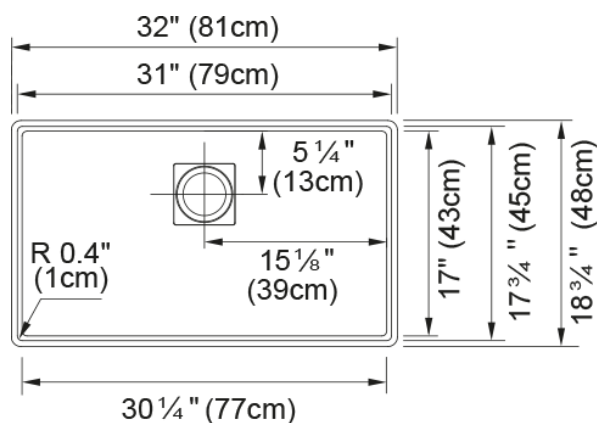

## Peak Undermount Sink - PKG11031CHA | 125.0389.570

32.0-in. x 18.75-in. Undermount Single Bowl Fraganite Kitchen Sink in Champagne. Peak Fraganite doesn't just fit in – it excels in every modern kitchen space. The integrated ledge enhances the functionality of the sink by creating an elevated workspace, allowing you to work directly over the sink. Clean lines, tight corners add a contemporary edge to this line of sinks, while the drain cover provides a flat bottom surface so glassware can stand up in the bowl of the sink.

### Product Dimensions

Length (right to left)	31.984
Width (front to back)	18.74
Large bowl size: right to left	31
Large bowl size: front to back	17.756
Large bowl: depth	9.5

### Installation

Minimum cabinet size	36"
----------------------	-----