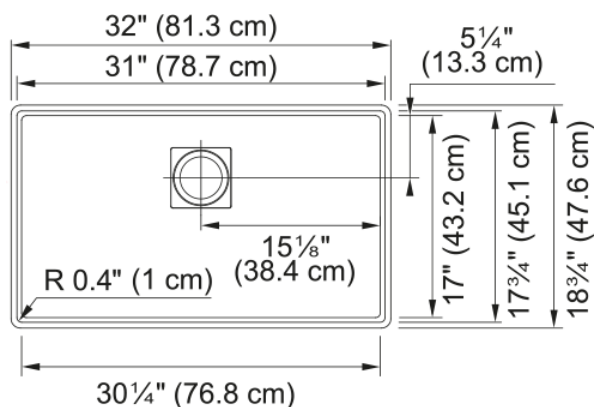

Peak Undermount Sink - PKG11031MBK | 125.0637.090

32.0-in. x 18.75-in. Undermount Single Bowl Fraganite Kitchen Sink in Matte Black. Peak Fraganite doesn't just fit in – it excels in every modern kitchen space. The integrated ledge enhances the functionality of the sink by creating an elevated workspace, allowing you to work directly over the sink. Clean lines, tight corners add a contemporary edge to this line of sinks, while the drain cover provides a flat bottom surface so glassware can stand up in the bowl of the sink.

Aspect

Sink type	Sink
Type of material	Fragranite
Number of bowls	1
Product color	Matte black
Surface finish	None

Product Dimensions

Length (right to left)	31.984
Width (front to back)	18.74
Large bowl size: right to left	31
Large bowl size: front to back	17.756
Large bowl: depth	9.5

Installation

Minimum cabinet size	36"
----------------------	-----

Product specifications

Installation type	Undermount
Drain hole	3 1/2"
Position of drainer	No drainer
Active Twist Compatibility	No

Product identification