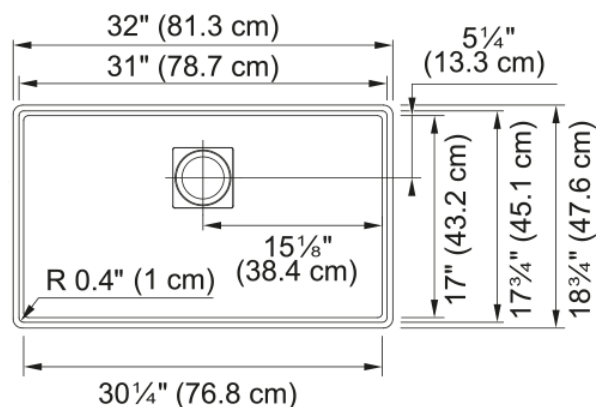

Peak Undermount Sink - PKG11031PWT | 125.0641.510

32.0-in. x 18.75-in. Undermount Single Bowl Fraganite Kitchen Sink in Polar White. Peak Fraganite doesn't just fit in – it excels in every modern kitchen space. The integrated ledge enhances the functionality of the sink by creating an elevated workspace, allowing you to work directly over the sink. Clean lines, tight corners add a contemporary edge to this line of sinks, while the drain cover provides a flat bottom surface so glassware can stand up in the bowl of the sink.

Aspect

Sink type	Sink
Type of material	Fragranite
Number of bowls	1
Product color	Polar white
Surface finish	None

Product Dimensions

Length (right to left)	31.984
Width (front to back)	18.74
Large bowl size: right to left	31
Large bowl size: front to back	17.756
Large bowl: depth	9.5

Installation

Minimum cabinet size	36"
----------------------	-----

Product specifications

Installation type	Undermount
Drain hole	3 1/2"
Position of drainer	No drainer
Active Twist Compatibility	No

Product identification