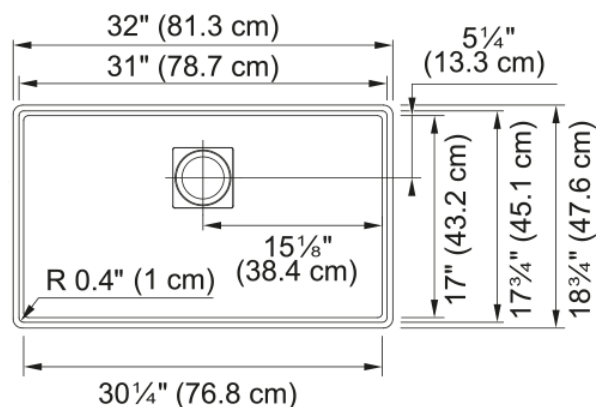

Peak Undermount Sink - PKG11031SHG | 125.0491.545

32.0-in. x 18.75-in. Undermount Single Bowl Fraganite Kitchen Sink in Stone Grey. Peak Fraganite doesn't just fit in – it excels in every modern kitchen space. The integrated ledge enhances the functionality of the sink by creating an elevated workspace, allowing you to work directly over the sink. Clean lines, tight corners add a contemporary edge to this line of sinks, while the drain cover provides a flat bottom surface so glassware can stand up in the bowl of the sink.

Aspect

Sink type	Sink
Type of material	Fragranite
Number of bowls	1
Product color	Stone grey
Surface finish	None

Product Dimensions

Length (right to left)	31.984
Width (front to back)	18.74
Large bowl size: right to left	31
Large bowl size: front to back	17.756
Large bowl: depth	9.5

Installation

Minimum cabinet size	36"
----------------------	-----

Product specifications

Installation type	Undermount
Drain hole	3 1/2"
Position of drainer	No drainer
Active Twist Compatibility	No

Product identification