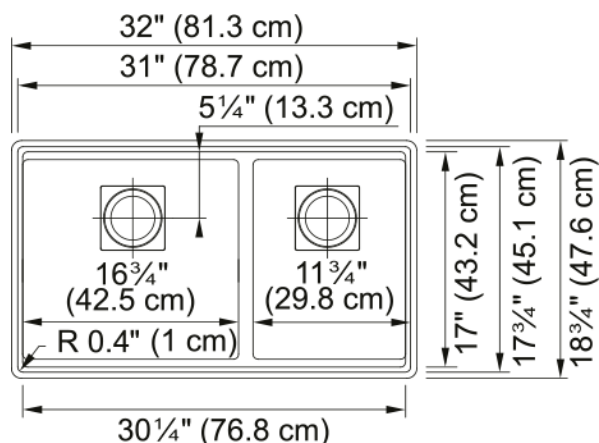

Peak Undermount Sink - PKG160LD-CHA | 125.0389.616

32.0-in. x 18.75-in. Undermount Double Bowl Granite Kitchen Sink with Low Divide in Champagne. Cooking is faster and more fun in a beautifully integrated and highly functional workspace, which is what you get with the Franke Peak Granite Collection. With its accessory ledge, you'll be able to enjoy a wide variety of specially designed accessories made to improve every workflow. A low center divide provides extra space to wash large items, like pots and baking sheets, over both bowls. And thanks to its undermount installation and a wide range of fresh colors, Peak granite doesn't just fit in - it excels in every modern kitchen space.

Aspect

Sink type	Sink
Type of material	Fragranite
Number of bowls	2
Product color	Champagne
Surface finish	None

Product Dimensions

Length (right to left)	31.984
Width (front to back)	18.74
Large bowl size: right to left	17.429
Large bowl size: front to back	17.756
Large bowl: depth	9.5
Small bowl size: right to left	12.429
Small bowl size: front to back	17.756
Small bowl: depth	9.5

Installation

Minimum cabinet size	36"
----------------------	-----

Product specifications

Installation type	Undermount
Drain hole	3 1/2"
Position of drainer	No drainer
Active Twist Compatibility	No

Product identification