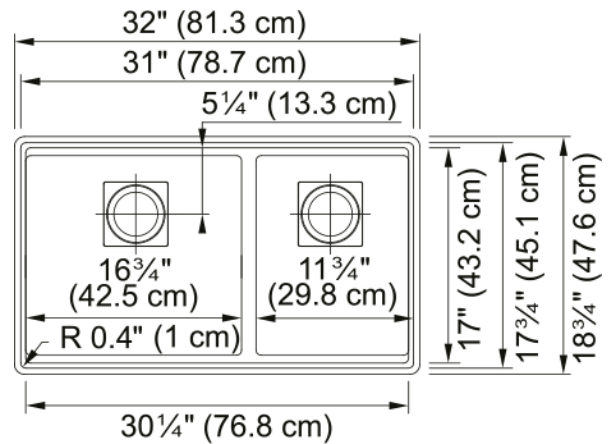

Peak Undermount Sink - PKG160LD-MBK | 125.0637.092

32.0-in. x 18.75-in. Undermount Double Bowl Granite Kitchen Sink with Low Divide in Matte Black. Cooking is faster and more fun in a beautifully integrated and highly functional workspace, which is what you get with the Franke Peak Granite Collection. With its accessory ledge, you'll be able to enjoy a wide variety of specially designed accessories made to improve every workflow. A low center divide provides extra space to wash large items, like pots and baking sheets, over both bowls. And thanks to its undermount installation and a wide range of fresh colors, Peak granite doesn't just fit in - it excels in every modern kitchen space.

Aspect

Sink type	Sink
Type of material	Fragranite
Number of bowls	2
Product color	Matte black
Surface finish	None

Product Dimensions

Length (right to left)	31.984
Width (front to back)	18.74
Large bowl size: right to left	17.429
Large bowl size: front to back	17.756
Large bowl: depth	9.5
Small bowl size: right to left	12.429
Small bowl size: front to back	17.756
Small bowl: depth	9.5

Installation

Minimum cabinet size	36"
----------------------	-----

Product specifications

Installation type	Undermount
Drain hole	3 1/2"
Position of drainer	No drainer
Active Twist Compatibility	No

Product identification