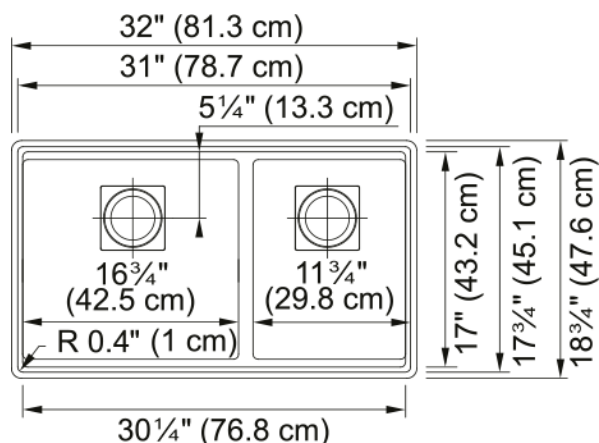

Peak Undermount Sink - PKG160LD-ONY | 125.0389.612

32.0-in. x 18.75-in. Undermount Double Bowl Granite Kitchen Sink with Low Divide in Onyx. Cooking is faster and more fun in a beautifully integrated and highly functional workspace, which is what you get with the Franke Peak Granite Collection. With its accessory ledge, you'll be able to enjoy a wide variety of specially designed accessories made to improve every workflow. A low center divide provides extra space to wash large items, like pots and baking sheets, over both bowls. And thanks to its undermount installation and a wide range of fresh colors, Peak granite doesn't just fit in - it excels in every modern kitchen space.

Aspect

Sink type	Sink
Type of material	Fragranite
Number of bowls	2
Product color	Onyx
Surface finish	None

Product Dimensions

Length (right to left)	31.984
Width (front to back)	18.74
Large bowl size: right to left	17.429
Large bowl size: front to back	17.756
Large bowl: depth	9.5
Small bowl size: right to left	12.429
Small bowl size: front to back	17.756
Small bowl: depth	9.5

Installation

Minimum cabinet size	36"
----------------------	-----

Product specifications

Installation type	Undermount
Drain hole	3 1/2"
Position of drainer	No drainer
Active Twist Compatibility	No

Product identification