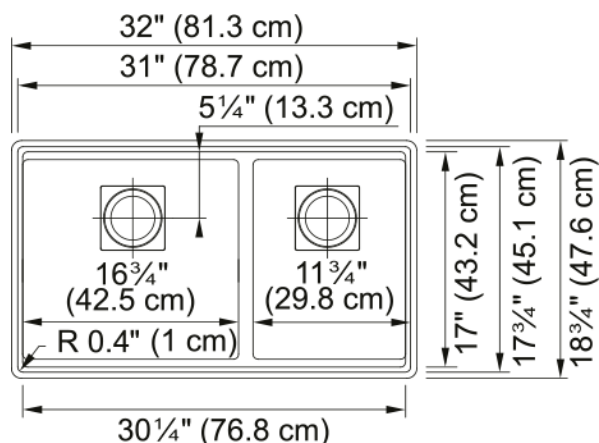

Peak Undermount Sink - PKG160LD-OYS | 125.0389.615

32.0-in. x 18.75-in. Undermount Double Bowl Granite Kitchen Sink with Low Divide in Oyster. Cooking is faster and more fun in a beautifully integrated and highly functional workspace, which is what you get with the Franke Peak Granite Collection. With its accessory ledge, you'll be able to enjoy a wide variety of specially designed accessories made to improve every workflow. A low center divide provides extra space to wash large items, like pots and baking sheets, over both bowls. And thanks to its undermount installation and a wide range of fresh colors, Peak granite doesn't just fit in - it excels in every modern kitchen space.

Aspect

Sink type	Sink
Type of material	Fragranite
Number of bowls	2
Product color	Oyster
Surface finish	None

Product Dimensions

Length (right to left)	31.969
Width (front to back)	18.74
Large bowl size: right to left	17.429
Large bowl size: front to back	17.756
Large bowl: depth	9.5
Small bowl size: right to left	12.429
Small bowl size: front to back	17.756
Small bowl: depth	9.5

Installation

Minimum cabinet size	36"
----------------------	-----

Product specifications

Installation type	Undermount
Drain hole	3 1/2"
Position of drainer	No drainer
Active Twist Compatibility	No

Product identification