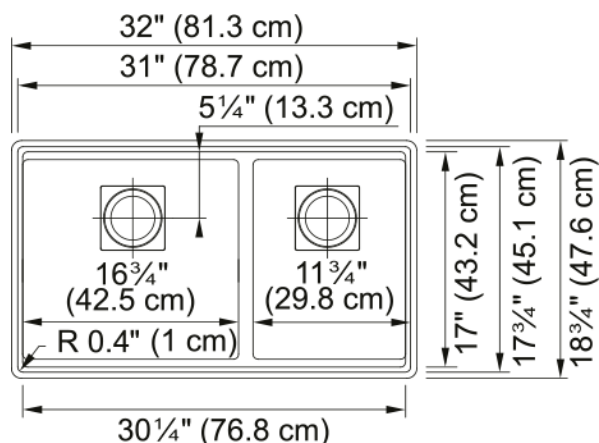

Peak Undermount Sink - PKG160LD-PWT | 125.0641.513

32.0-in. x 18.75-in. Undermount Double Bowl Granite Kitchen Sink with Low Divide in Polar White. Cooking is faster and more fun in a beautifully integrated and highly functional workspace, which is what you get with the Franke Peak Granite Collection. With its accessory ledge, you'll be able to enjoy a wide variety of specially designed accessories made to improve every workflow. A low center divide provides extra space to wash large items, like pots and baking sheets, over both bowls. And thanks to its undermount installation and a wide range of fresh colors, Peak granite doesn't just fit in - it excels in every modern kitchen space.

Aspect

Sink type	Sink
Type of material	Fragranite
Number of bowls	2
Product color	Polar white
Surface finish	None

Product Dimensions

Length (right to left)	31.984
Width (front to back)	18.74
Large bowl size: right to left	17.429
Large bowl size: front to back	17.756
Large bowl: depth	9.5
Small bowl size: right to left	12.429
Small bowl size: front to back	17.756
Small bowl: depth	9.5

Installation

Minimum cabinet size	36"
----------------------	-----

Product specifications

Installation type	Undermount
Drain hole	3 1/2"
Position of drainer	No drainer
Active Twist Compatibility	No

Product identification