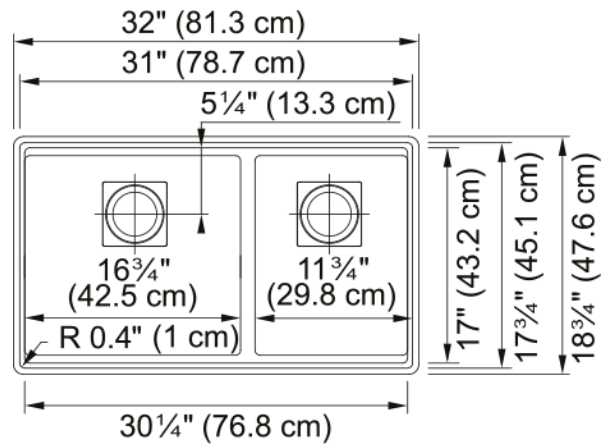

Peak Undermount Sink - PKG160LD-SHG | 125.0491.536

32.0-in. x 18.75-in. Undermount Double Bowl Granite Kitchen Sink with Low Divide in Stone Grey. Cooking is faster and more fun in a beautifully integrated and highly functional workspace, which is what you get with the Franke Peak Granite Collection. With its accessory ledge, you'll be able to enjoy a wide variety of specially designed accessories made to improve every workflow. A low center divide provides extra space to wash large items, like pots and baking sheets, over both bowls. And thanks to its undermount installation and a wide range of fresh colors, Peak granite doesn't just fit in - it excels in every modern kitchen space.

Aspect

Sink type	Sink
Type of material	Fragranite
Number of bowls	2
Product color	Stone grey
Surface finish	None

Product Dimensions

Length (right to left)	31.969
Width (front to back)	18.74
Large bowl size: right to left	17.429
Large bowl size: front to back	17.756
Large bowl: depth	9.5
Small bowl size: right to left	12.429
Small bowl size: front to back	17.756
Small bowl: depth	9.5

Installation

Minimum cabinet size	36"
----------------------	-----

Product specifications

Installation type	Undermount
Drain hole	3 1/2"
Position of drainer	No drainer
Active Twist Compatibility	No

Product identification