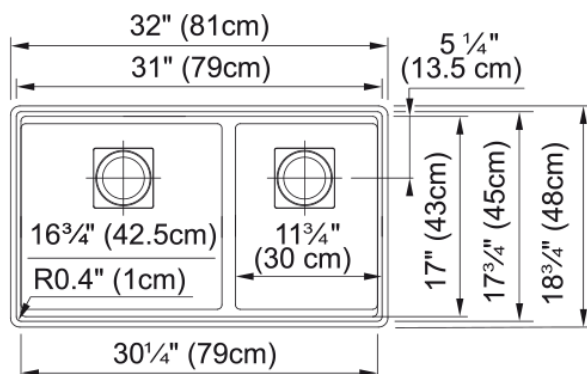

Peak Undermount Sink - PKG160LD-SLG | 125.0713.130

32.0-in. x 18.75-in. Undermount Double Bowl Granite Kitchen Sink with Low Divide in Slate Grey. Cooking is faster and more fun in a beautifully integrated and highly functional workspace, which is what you get with the Franke Peak Granite Collection. With its accessory ledge, you'll be able to enjoy a wide variety of specially designed accessories made to improve every workflow. A low center divide provides extra space to wash large items, like pots and baking sheets, over both bowls. And thanks to its undermount installation and a wide range of fresh colors, Peak granite doesn't just fit in - it excels in every modern kitchen space.

Aspect

Sink type	Sink
Type of material	Fragranite
Number of bowls	2
Product color	Slate grey
Surface finish	None

Product Dimensions

Length (right to left)	31.984
Width (front to back)	18.74
Large bowl size: right to left	17.429
Large bowl size: front to back	17.756
Large bowl: depth	9.5
Small bowl size: right to left	12.429
Small bowl size: front to back	17.756
Small bowl: depth	9.5

Installation

Minimum cabinet size	36"
----------------------	-----

Product specifications

Installation type	Undermount
Drain hole	3 1/2"
Position of drainer	No drainer
Active Twist Compatibility	No

Product identification