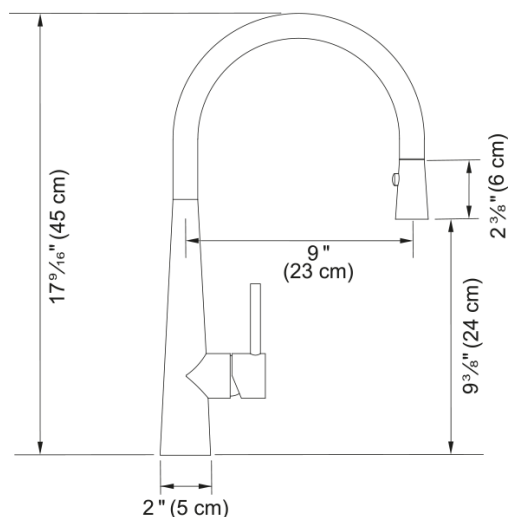

## Steel Outdoor Faucet - STL-PD-316 | 115.0619.312

Stainless Steel 17.5-in. Single Handle Pull-Down Kitchen / Outdoor Faucet. Manufactured with T316 stainless steel, one of the most corrosion-resistant grades available, this faucet can withstand rain, cold, snow, and heavy use. The high arc spout and pull-down dual spray head easily accommodates large pots and allows you to reach each corner of the sink. Pair with a Franke Outdoor Series stainless steel sink to create a highly functional and beautiful backyard oasis. ADA Compliant. This model replaces the FF3452SS Steel faucet.

### Aspect

Spout type	J - spout
Product color	Stainless steel
Type of material	Stainless steel 316
Flexible pullout hose material	Nylon grey
Spray head material	Stainless steel

### Product Dimensions

Height Overall	17.717
Faucet hole diameter	35 mm
Cartridge dimension	35 mm

### Installation

Mounting type	Shank
Water supply hose connection	1/2"
Water supply hose length	31.50 in