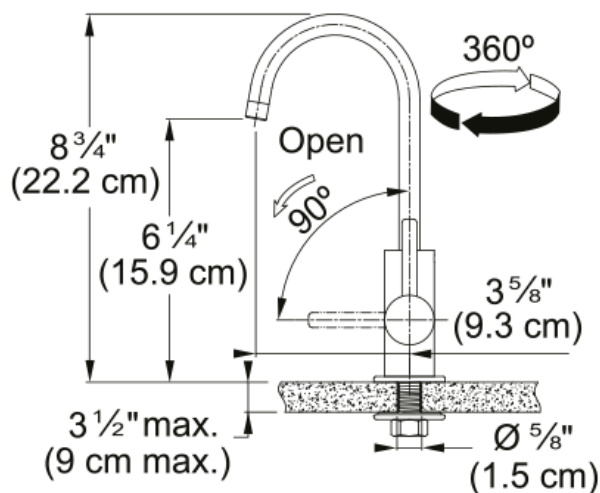

Universal Cold Filtered - UNJ-FW-CHR | 120.0704.763

8.75-in Single Handle Cold Water Filtration Faucet in Polished Chrome. Constructed with 100% lead-free 304 stainless steel, a naturally hygienic surface that is corrosion and tarnish-resistant, resulting in a high-performance and low-maintenance faucet. Proportionately sized and available in a variety of finishes to complement any products in the Franke faucet portfolio. Bring wellness home by pairing the UNJ-FW-CHR with our CT-200 chiller tank and Franke Filtration system (sold separately) and provide your family with an on-demand flow of clean, safe, cold filtered water directly from your kitchen filtration faucet.

Aspect

Spout type	J - spout
Product color	Polished chrome
Type of material	Stainless steel 304

Product Dimensions

Faucet hole diameter	31,75 mm
Cartridge dimension	12,70 mm

Installation

Mounting type	Shank
Water supply hose connection	3/8"
Water supply hose length	60.00 in

Product specifications

Pressure	Low pressure for standard
Faucet type	Swivel spout
Faucet operation	Side lever
Faucet rotation	360°

Product identification

Brand	FRANKE
Product family	None
Collection	Universal