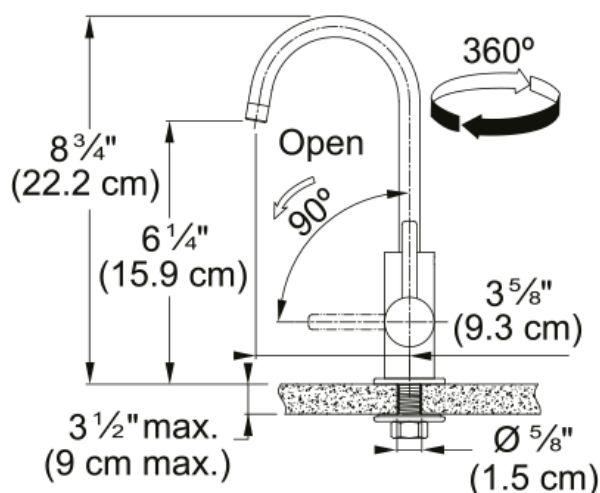

Universal Cold Filtered - UNJ-FW-GLD | 120.0704.770

8.75-in Single Handle Cold Water Filtration Faucet in Gold. Constructed with 100% lead-free 304 stainless steel, a naturally hygienic surface that is corrosion and tarnish-resistant, resulting in a high-performance and low-maintenance faucet. Proportionately sized and available in a variety of finishes to complement any products in the Franke faucet portfolio. Bring wellness home by pairing the UNJ-FW-GLD with our CT-200 chiller tank and Franke Filtration system (sold separately) and provide your family with an on-demand flow of clean, safe, cold filtered water directly from your kitchen filtration faucet.

Aspect

Spout type	J - spout
Product color	Gold
Type of material	Stainless steel 304

Product Dimensions

Faucet hole diameter	31,75 mm
Cartridge dimension	12,70 mm

Installation

Mounting type	Shank
Water supply hose connection	3/8"
Water supply hose length	60.00 in

Product specifications

Pressure	High pressure
Faucet type	Swivel spout
Faucet operation	Side lever
Faucet rotation	360°

Product identification

Brand	FRANKE
Product family	None
Collection	Universal

Features