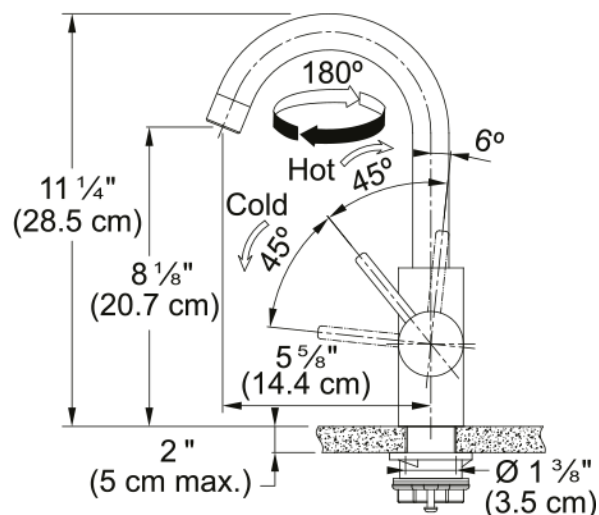

## Eos Neo Bar Faucet - EOS-BR-304 | 115.0685.300

11.25-in Single Handle Swivel Spout Bar Faucet in Stainless Steel. The Eos Neo bar faucet combines all the advantages of a modern faucet in a straightforward design. The laminar aerator ensures a clear, non-splashing water stream with minimal noise, while the single handle allows for precise control over the amount and temperature of the water. This faucet is constructed with 304 stainless steel and delivers corrosion resistance inside and out. ADA and AB100 compliant.

### Product Dimensions

Height Overall	11.22
Faucet hole diameter	35 mm
Cartridge dimension	35 mm

### Installation

Mounting type	Shank
Water supply hose connection	1/2"
Water supply hose length	31.50 in

### Product specifications

Pressure	High pressure
Faucet type	Swivel
Faucet operation	Side lever
Faucet rotation	180°