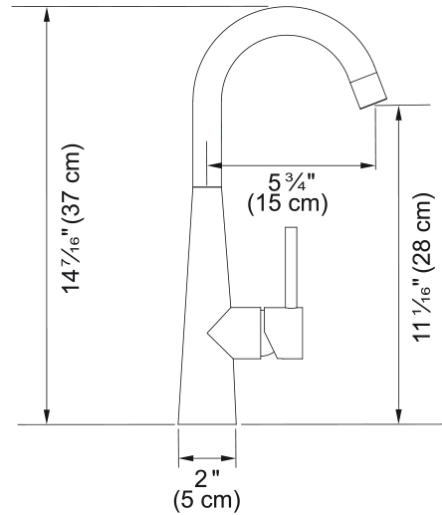

## Steel Bar Faucet - STL-BR-GLD | 115.0689.828

14.4-in. Kitchen Bar Faucet in Gold. With a simple twist, the single handle lever on the Steel bar faucet effortlessly controls water temperature and pressure, making it ideal for preparing drinks and rinsing glasses. Solid 304 stainless steel construction delivers corrosion resistance inside and out. The durable PVD finish is resistant to scratching and the color never fades, even with frequent cleaning. ADA Compliant

### Product Dimensions

Height Overall	14.567
Faucet hole diameter	35 mm
Cartridge dimension	35 mm

### Installation

Mounting type	Shank
Water supply hose connection	1/2"
Water supply hose length	31.50 in