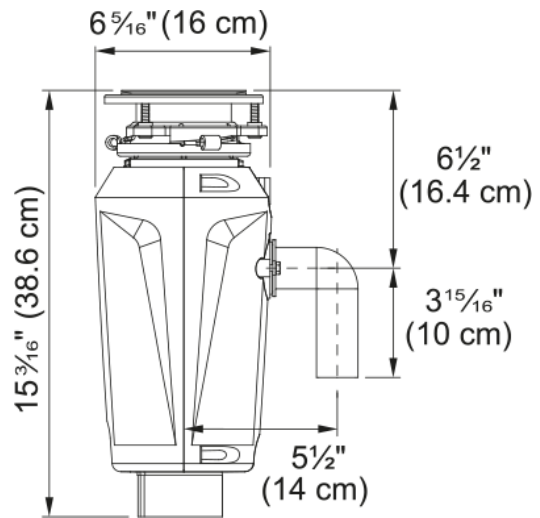

1 HP Food Waste Disposer - FWDS100 | 134.0713.689

Franke Elite Slimline 1 HP Continuous Feed Waste Disposer with jam resistant 2750 RPM Twist Force Motor. Designed for daily family use, Franke food waste disposers effortlessly manage food waste, reduce odors and germs, and promote sustainability in the kitchen. With quick operation, fine grinding for septic systems, and reduced energy consumption, our disposers excel in performance and affordability. Our advanced technology ensures unparalleled performance, with a specially engineered insulated shell for noise reduction, a powerful Twist Force DC motor for efficient grinding, and a hygiene safeguard to fight against the growth of bacteria.

Aspect

Product type Food waste disposer

Energy specifications

Voltage 120 V

Product identification

Brand FRANKE

Product family None

Collection Elite Slimline

Features

Horsepower 1 HP

Motor speed 2750.0

Waste disposer motor type Permanent magnet

Feed type Continuous