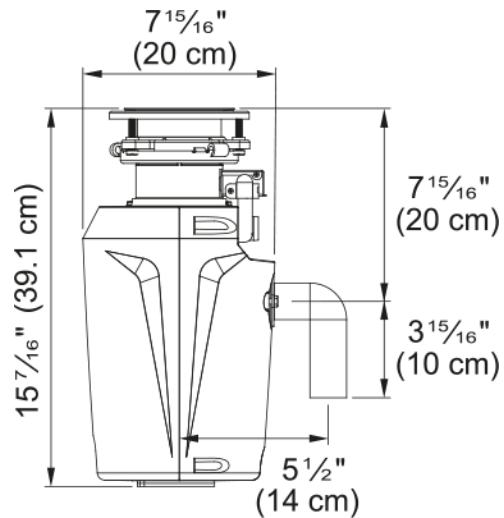

3/4 HP Food Waste Disposer - FWDS75BF | 134.0713.701

Franke Elite Slimline 3/4 HP Batch Feed Waste Disposer with jam resistant 2700 RPM Twist Force Motor. Designed for daily family use, Franke food waste disposers effortlessly manage food waste, reduce odors and germs, and promote sustainability in the kitchen. With quick operation, fine grinding for septic systems, and reduced energy consumption, our disposers excel in performance and affordability. Our advanced technology ensures unparalleled performance, with a specially engineered insulated shell for noise reduction, a powerful Twist Force DC motor for efficient grinding, and a hygiene safeguard to fight against the growth of bacteria. **Available Summer 2024**

Aspect

Product type Food waste disposer

Energy specifications

Voltage 120 V

Product identification

Brand FRANKE

Product family None

Collection Elite Slimline

Features

Horsepower 3/4 HP

Motor speed 2700.0

Waste disposer motor type Permanent magnet

Feed type Batch feed