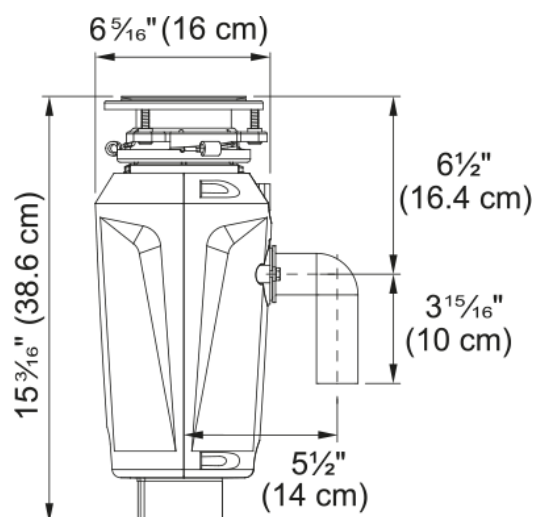

3/4 HP Food Waste Disposer - FWDS75 | 134.0713.690

Franke Elite Slimline 3/4 HP Continuous Feed Waste Disposer with jam resistant 2700 RPM Twist Force Motor. Designed for daily family use, Franke food waste disposers effortlessly manage food waste, reduce odors and germs, and promote sustainability in the kitchen. With quick operation, fine grinding for septic systems, and reduced energy consumption, our disposers excel in performance and affordability. Our advanced technology ensures unparalleled performance, with a specially engineered insulated shell for noise reduction, a powerful Twist Force DC motor for efficient grinding, and a hygiene safeguard to fight against the growth of bacteria.

Aspect

Product type Food waste disposer

Energy specifications

Voltage 120 V

Product identification

Brand FRANKE

Product family None

Collection Elite Slimline

Features

Horsepower 3/4 HP

Motor speed 2700.0

Waste disposer motor type Permanent magnet

Feed type Continuous