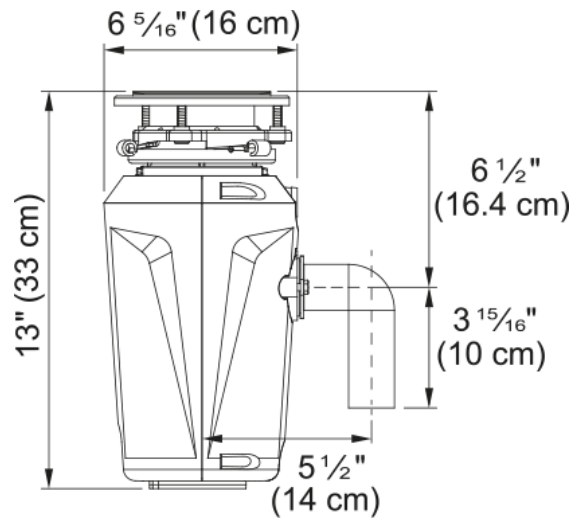

1/2 HP Food Waste Disposer - FWDS50 | 134.0713.702

Franke Elite Slimline 1/2 HP Continuous Feed Waste Disposer with jam resistant 2750 RPM Twist Force Motor. Designed for daily family use, Franke food waste disposers effortlessly manage food waste, reduce odors and germs, and promote sustainability in the kitchen. With quick operation, fine grinding for septic systems, and reduced energy consumption, our disposers excel in performance and affordability. Our advanced technology ensures unparalleled performance, with a powerful Twist Force DC motor for efficient grinding, and a hygiene safeguard to fight against the growth of bacteria.

Aspect

Product type Food waste disposer

Energy specifications

Voltage 120 V

Product identification

Brand FRANKE

Product family None

Collection Elite Slimline

Features

Horsepower 1/2 HP

Motor speed 2600.0

Waste disposer motor type Permanent magnet

Feed type Continuous