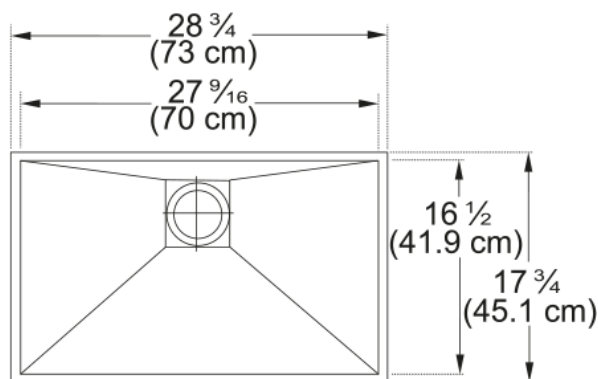

## Peak Undermount Sink - PKX11028-WKC | 122.0672.202

28.75-in. x 17.75-in. Undermount 16 Gauge Stainless Steel Single Bowl Kitchen Sink. The Peak Workcenter sink is a complete kitchen solution featuring sink accessories exactly where you need them, built for the way professionals work. This workcenter includes all the prepping basics you need, including a cutting board, colander, and bottom grid that raises to create a higher-level workspace. With its clean lines and a modern silhouette, the Peak Workcenter sink brings unparalleled style and utility to any kitchen.

### Product Dimensions

Length (right to left)	28.74
Width (front to back)	17.717
Large bowl size: right to left	27.559
Large bowl size: front to back	16.535
Large bowl: depth	9.843

### Installation

Minimum cabinet size	33"
----------------------	-----