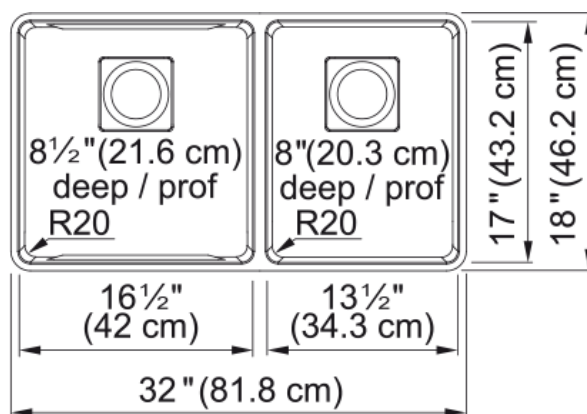

Pescara Undermount Sink - PTX160-31 | 122.0638.279

32.0-in. x 18.0-in. Undermount 18 Gauge Stainless Steel Double Bowl Kitchen Sink. Pescara delivers timeless appeal by evoking clean lines, generous dimensions, and a seamless drain cover to create a refined oasis and luxurious atmosphere, for the ultimate livable kitchen. Crafted from 18-gauge stainless steel with smooth corners, this sink is low maintenance and easier to clean. Pescara sinks are equipped with a level of functionality and performance that maximizes usability for the home chef or kitchen connoisseur. Available in a variety of sizes from bar to prep to full sized kitchen sinks, there is a Pescara sink for every cooking level and style.

Aspect

Sink type	Sink
Type of material	Stainless steel
Number of bowls	2
Product color	Steel
Surface finish	Pearl

Product Dimensions

Length (right to left)	32.205
Width (front to back)	18.181
Large bowl size: right to left	16.535
Large bowl size: front to back	17
Large bowl: depth	8.504
Small bowl size: right to left	13.504
Small bowl size: front to back	17
Small bowl: depth	7.992

Installation

Minimum cabinet size	36"
----------------------	-----

Product specifications

Installation type	Undermount
Drain hole	3 1/2"
Position of drainer	No drainer
Bowl 1: accessory ledge	yes
Bowl 2: accessory ledge	Yes
Active Twist Compatibility	No