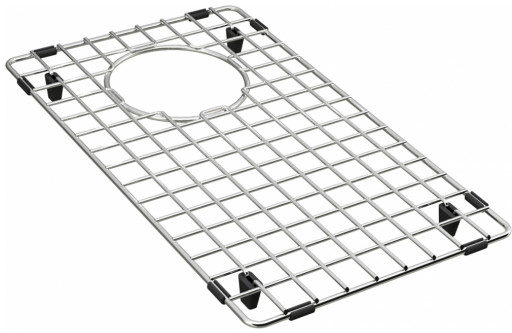

Bottom Grid - CU10-36S | 112.0628.023

Franke 23.3-in. x 15.5-in. Stainless Steel Bottom Sink Grid for Cube CUX16024 Sink. A Franke stainless steel bottom grid offers everyday protection for your sink. The rubber feet elevate the grid from the sink surface and the protective bumpers add additional protection to the surface of the sink. Custom designed for the Cube stainless steel sink series

Aspect

| | |
|------------------|-----------------|
| Type of material | Stainless steel |
| Product color | Polished chrome |
| Sub-category | Rack |