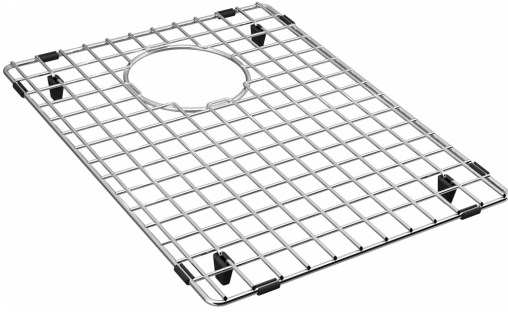

Bottom Grid - CU13-36S | 112.0627.764

Franke 10.3-in. x 15.4-in. Stainless Steel Bottom Sink Grid for Cube CUX16024/CUX16032 Sinks. A Franke stainless steel bottom grid offers everyday protection for your sink. The rubber feet elevate the grid from the sink surface and the protective bumpers add additional protection to the surface of the sink. Custom designed for the Cube stainless steel sink series

Aspect

Type of material	Stainless steel
Product color	Polished chrome
Sub-category	Rack