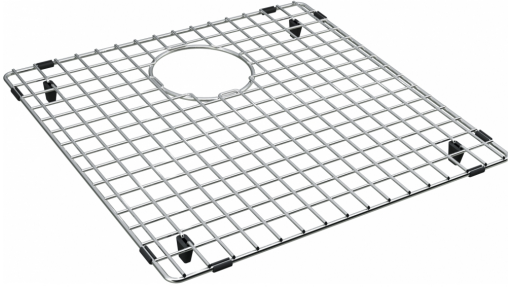

## Bottom Grid - CU17-36S | 112.0627.763

Franke 16-in. x 15.5-in. Stainless Steel Bottom Sink Grid for Cube CUX16032.

---

### Aspect

Type of material	Stainless steel
Product color	Polished chrome
Sub-category	Rack