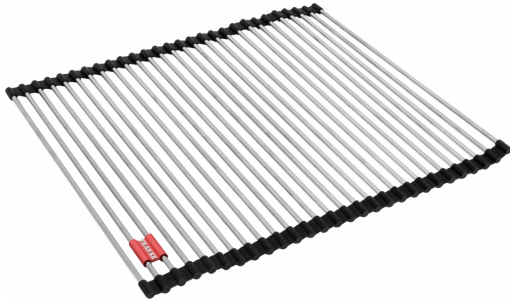

## Roller Mat - MA2-31RM | 112.0080.355

Stainless Steel Roller Mat for Maris Sinks, 18.4-in x 17.3-in. This sink Roller Mat is a truly innovative and practical accessory designed for any kitchen task, including drying dishes and stemware. Designed to work over the top of the sink for prepping, rinsing or drying fruits and vegetables, and can also be used a trivet to protect kitchen countertops from hot pots and pans. Designed to work with Maris Fraganite Sinks.

### Aspect

Type of material	Stainless steel
Product color	Stainless steel
Sub-category	Roller mat